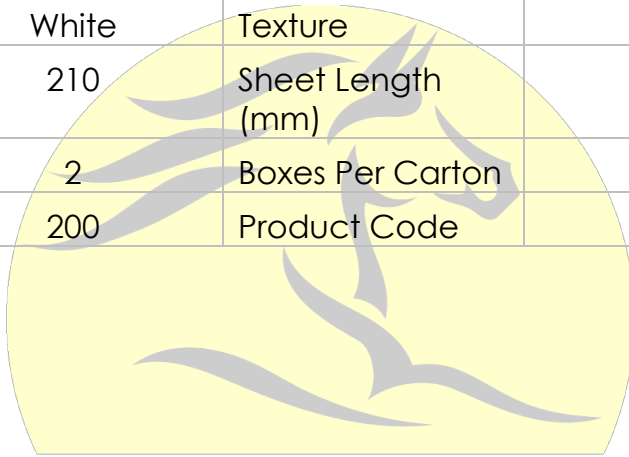

EAST LINES

CHERRY - FLEXI PACK FACIAL TISSUE

WHITE 2 PLY

Fibre	100% Virgin Pulp	Gsm(g/m2)	14
Colour	White	Texture	Plain
Sheet Width (mm)	210	Sheet Length (mm)	190
Ply	2	Boxes Per Carton	30
Sheet Count	200	Product Code	1008