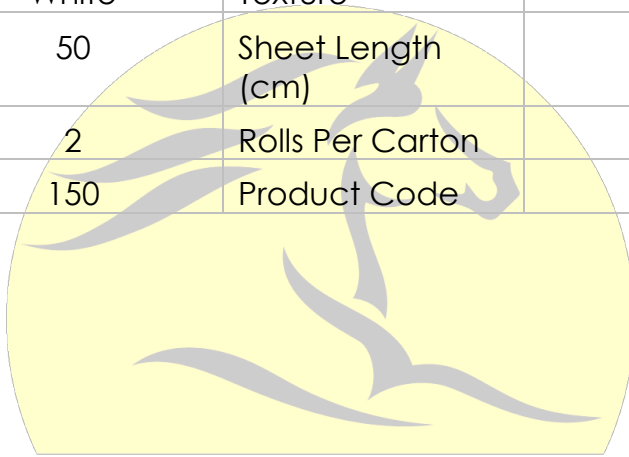

EAST LINES

COUCH ROLL - WHITE PLAIN 2 PLY

Fibre	100% Virgin Pulp	Gsm(g/m2)	28
Colour	White	Texture	Plain
Sheet Width (cm)	50	Sheet Length (cm)	40
Ply	2	Rolls Per Carton	9/12
Meterage	150	Product Code	8888