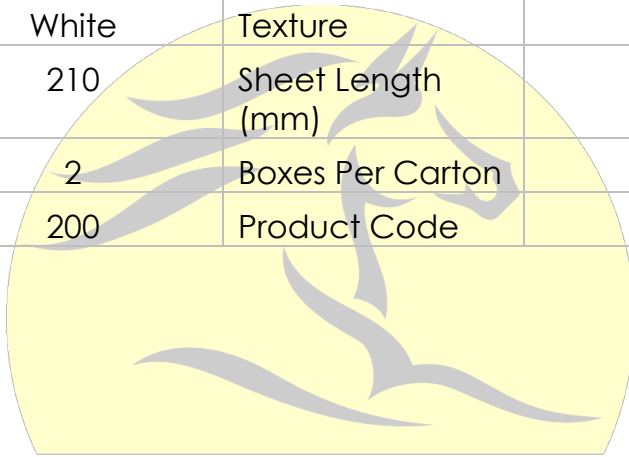

EAST LINES

MARVELS - FLEXI PACK FACIAL TISSUE

WHITE 2 PLY

Fibre	100% Virgin Pulp	Gsm(g/m2)	14
Colour	White	Texture	Plain
Sheet Width (mm)	210	Sheet Length (mm)	190
Ply	2	Boxes Per Carton	30
Sheet Count	200	Product Code	1012