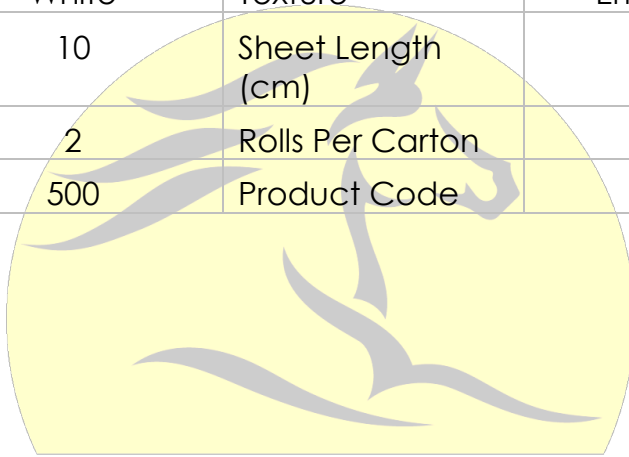

EAST LINES

MARVELS TOILET ROLL - WHITE 2 PLY EMBOSSED

Fibre	100% Virgin Pulp	Gsm(g/m2)	15.5
Colour	White	Texture	Embossed
Sheet Width (cm)	10	Sheet Length (cm)	10
Ply	2	Rolls Per Carton	100
Sheet Count	500	Product Code	1212