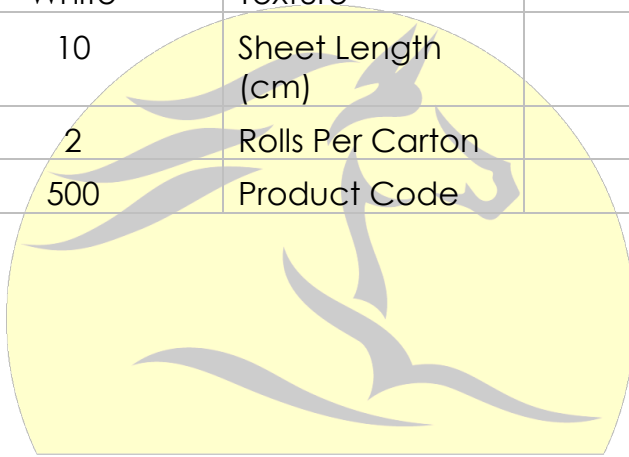

EAST LINES

MARVELS TOILET ROLL - WHITE 2 PLY PLAIN

Fibre	100% Virgin Pulp	Gsm(g/m2)	15.5
Colour	White	Texture	Plain
Sheet Width (cm)	10	Sheet Length (cm)	10
Ply	2	Rolls Per Carton	100
Sheet Count	500	Product Code	1202