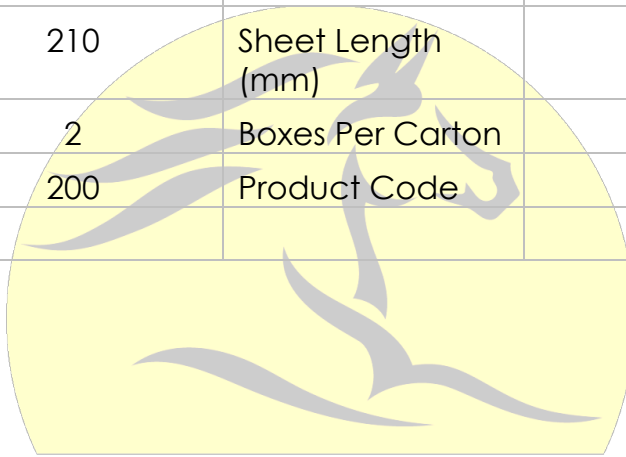

EAST LINES

SILQUE - FACIAL TISSUE WHITE 2 PLY

Fibre	100% Virgin Pulp	Gsm(g/m2)	14
Colour	White	Texture	Plain
Sheet Width (mm)	210	Sheet Length (mm)	220
Ply	2	Boxes Per Carton	30
Sheet Count	200	Product Code	1005