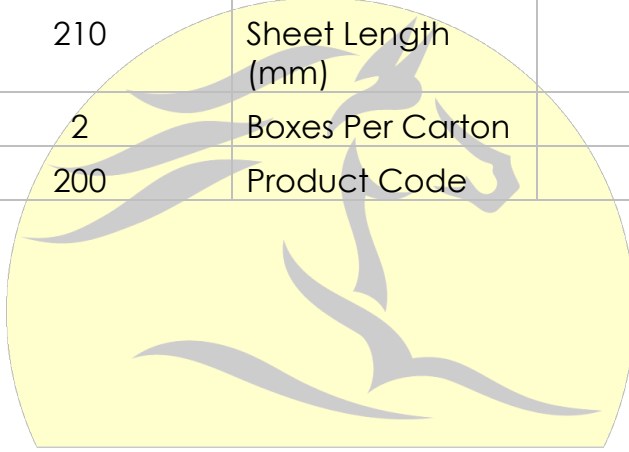

EAST LINES

SILQUE - FLEXI PACK FACIAL TISSUE WHITE 2 PLY

Fibre	100% Virgin Pulp	Gsm(g/m2)	14
Colour	White	Texture	Plain
Sheet Width (mm)	210	Sheet Length (mm)	176
Ply	2	Boxes Per Carton	30
Sheet Count	200	Product Code	1004