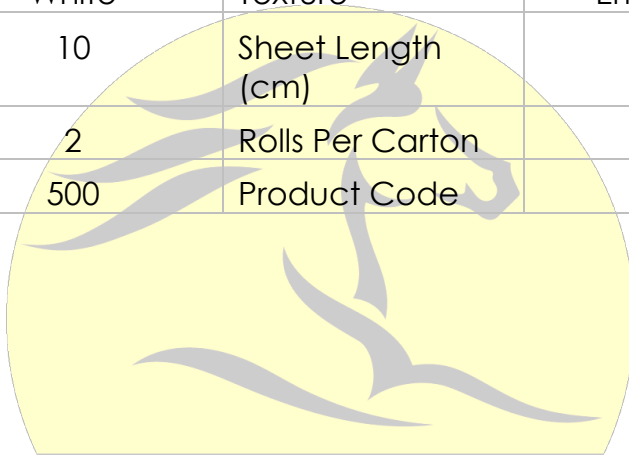

EAST LINES

SILQUE TOILET ROLL - WHITE 2 PLY EMBOSSED

Fibre	100% Virgin Pulp	Gsm(g/m2)	15.5
Colour	White	Texture	Embossed
Sheet Width (cm)	10	Sheet Length (cm)	10
Ply	2	Rolls Per Carton	100
Sheet Count	500	Product Code	1211