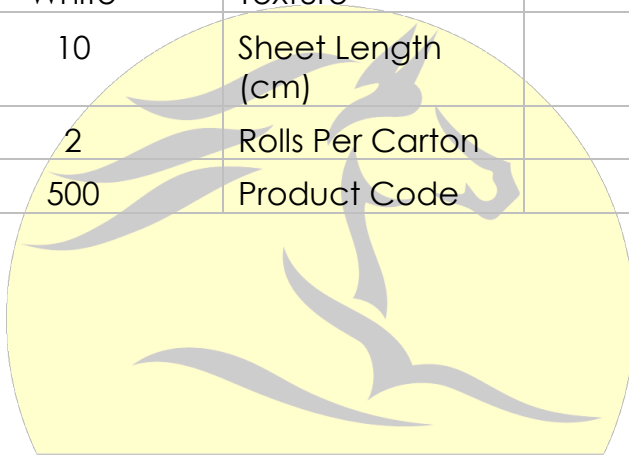

EAST LINES

SILQUE TOILET ROLL - WHITE 2 PLY PLAIN

Fibre	100% Virgin Pulp	Gsm(g/m2)	15.5
Colour	White	Texture	Plain
Sheet Width (cm)	10	Sheet Length (cm)	10
Ply	2	Rolls Per Carton	100
Sheet Count	500	Product Code	1201